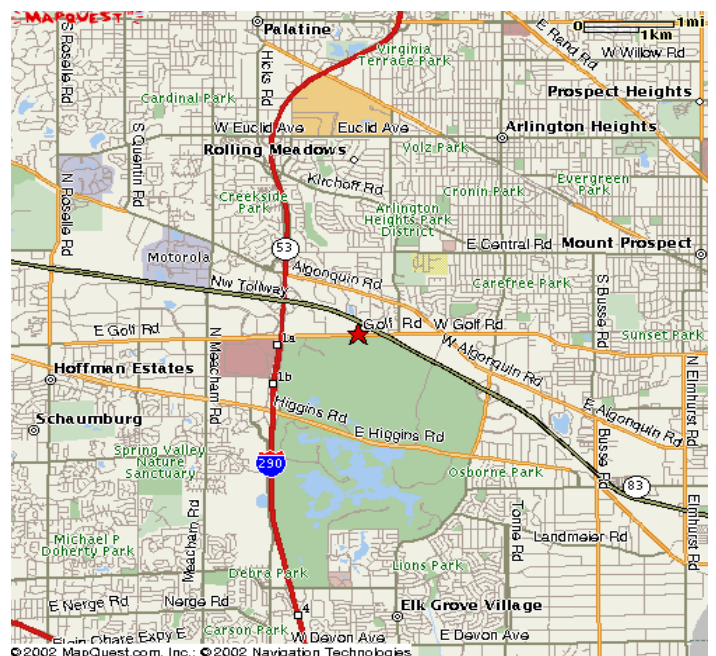

From the North

Take I-94 South. Merge into I-294 South. Take the IL-58 exit toward Golf Road. Turn left onto East River Road. Turn right onto Golf Road/IL-58 and follow Golf Road approximately ten miles (the campus is approximately 2 miles past Arlington Heights Road), and look for the Meadows Corporate Center on your right. Turn right from Golf Road into the campus parking lot (East Tower – Meadows Corporate Center).

From DePaul University O'Hare Campus

Take Devon Avenue west to I-90 west (located at the Devon Ave./Higgins Ave. intersection), Pay toll and follow directions from Interstate 90.

Metra Trains

Use the Union Pacific/Northwest Line to the Arlington Park station (Arlington International Racecourse) located at 2121 W. Northwest Highway (Northwest Highway [US 14] and Wilke Road). Call 847-836-7000 or visit www.metrarail.com for schedules and times.

Pace Bus

Route 606 of Pace serves the Meadows Corporate Center between Woodfield Mall and several other corporate buildings in the area. Call 847-836-7000 or visit www.pacebus.com for schedules and more information.

Americana Express Taxi

Call 847-259-9000. Cost is about $8.00 for a one way fare from the Arlington Park train station to The Meadows Corporate Center, Rolling Meadows Campus.

Kathy Pupik
Meeting and Event Services
2550 West Golf Road, Suite 255
Rolling Meadows, IL 60008

Campus Phone: 847-437-9522
Office: 312-476-9522
Fax: 847-437-6220
E-mail: kpupik@depaul.edu