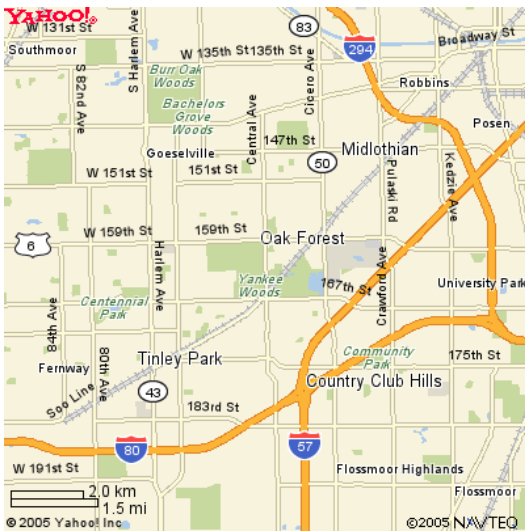

Directions

George W. Dunne National

16310 S. Central Avenue, Oak Forest, IL 60452
708-429-6226

FROM THE NORTH

- Take I-294 Tri-State Tollway South Towards Indiana
- Exit Cicero Avenue (US 50) South Exit
- Follow Cicero Ave. approximately 5 miles to 159th Street
- Turn Right (West) on 159th St.
- Follow 159th to Central Avenue
- Turn Left (South) on Central Avenue.
- Follow Central for approximately ½ mile
- Course entrance will be on the right.

FROM THE SOUTH

- Follow I-57 (North)
- Follow exit 346, 167th St WEST
- Follow 167th to Central Avenue.
- Turn Right on Central and follow for approximately ½ mile.
- Course entrance will be on left side of street.

FROM THE WEST

- Follow I-80 (East) to I-57 North
- Follow I-57 (North) to exit 346, 167th St WEST
- Follow 167th to Central Avenue.
- Turn Right on Central and follow for approximately ½ mile.
- Course entrance will be on left side of street.
-

DOWNTOWN CHICAGO

- Follow I-90 [I-94] East
- Bear RIGHT (East) onto I-94 [Dan Ryan Expy E]
- Merge onto I-57 (South)
- At I-57 Exit 346 167th Street (West)
- Follow 167th to Central Avenue.
- Turn Right on Central and follow for approximately ½ mile.
- Course entrance will be on left side of street.